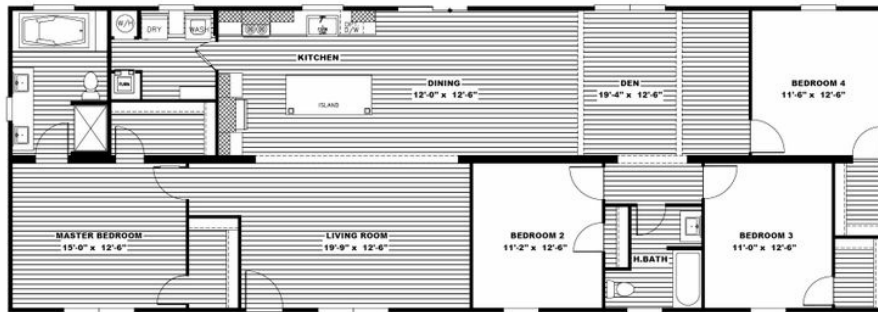

FARMHOUSE 4

FARMHOUSE 4 Model number: 52FRM28764CH20
4 beds • 2 baths • 2128 sq.ft. • 28' width • 76' depth

Our home building facilities invest in continuous product and process improvements. Plans, dimensions, features, materials, specifications and availability are subject to change without notice or obligation. Renderings and floor plans are representative likenesses of our homes and may differ from the actual homes. We invite you to tour a Home Center near you and inspect the highest value in quality housing available or call (409) 755-7967 to speak with a Home Consultant. Copyright 2017, CMH. All rights reserved.

(409) 755-7967

FARMHOUSE 4

FARMHOUSE 4

Model number: 52FRM28764CH20

4 beds • 2 baths • 2128 sq.ft. • 28' width • 76' depth

Our home building facilities invest in continuous product and process improvements. Plans, dimensions, features, materials, specifications and availability are subject to change without notice or obligation. Renderings and floor plans are representative likenesses of our homes and may differ from the actual homes. We invite you to tour a Home Center near you and inspect the highest value in quality housing available or call (409) 755-7967 to speak with a Home Consultant. Copyright 2017, CMH. All rights reserved.